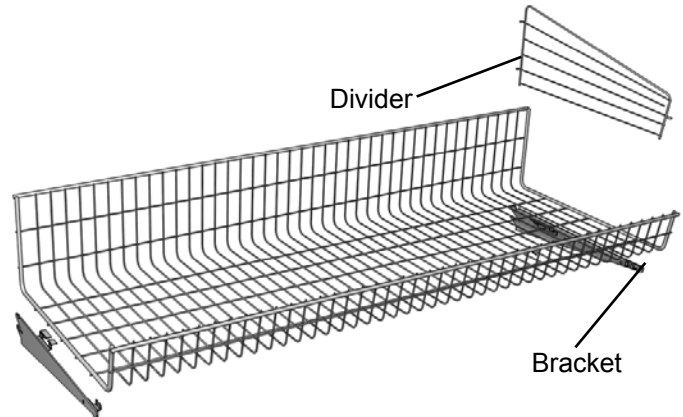

STANDARD FINISH:

BCP

- Chrome Plated
 • Optional Tier I & II colors

Endless Wire Baskets:

- Reversible when Brackets are in downslant position
- 8"H Back & 4"H sloped Front
- Uniformly distributed load of 200 lb.
- Two-position (flat & 17°) brackets are included & shipped separately (for extra brackets see below)
- Molding holder available (pg 221)
- **For pricing see section 200, pg 14**

Baskets

EXAMPLE PART NO.

EWB 3 13 U

- EWB = Endless Wire Basket
3 = Width: 3' or 4'
13 = Depth: 13", 16", 19"
U = Unit

STANDARD FINISH:

ZNC PLT

- ZNC • Shelf Finish
PLT • Bracket Finish
 • Optional Tier I & II colors
 • Optional BCP - Chrome Plated

Endless Wire Basket

Dividers

EXAMPLE PART NO.

EWB 13 D

- EWB = Endless Wire Basket
13 = Depth: 13", 16", 19"
D = Divider

STANDARD FINISH:

ZNC

- Zinc plated