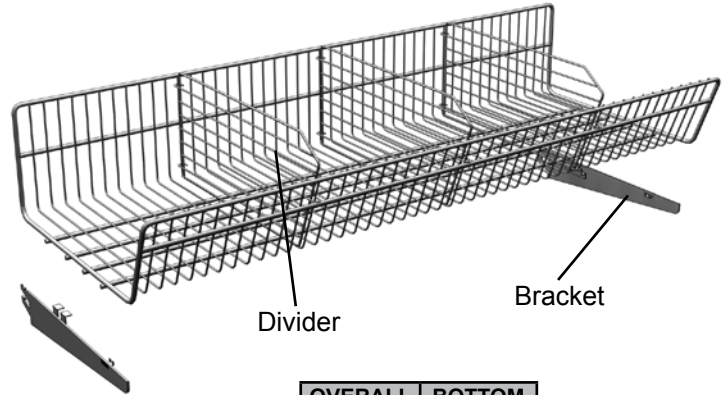

Wire Baskets & Brackets

Continuous Wire Baskets:

- 8"H back & 6"H sloped front
- Reversible when Brackets are in downslant position
- Two-position (flat & 17°) brackets are included & shipped separately (for extra brackets see below)
- Optional lock-in Dividers adjust on 1" centers
- Uniformly distributed load of 400 lb. (in flat position)
- Molding holder available (pg 221)
- **For pricing see section 200, pg 13**

EXAMPLE PART NO.

CWB 4 19 U

- CWB = Continuous Wire Basket
4 = Shelf Width: 3' or 4'
19 = Shelf Depth: 13", 16", 19", 22"
U = Unit

STANDARD FINISH:

BCP PLT

- BCP • Shelf Finish
 • Optional Tier I & II colors
PLT • Bracket Finish
 • Optional Tier I & II colors
 • Optional BCP - Chrome Plated

Continuous Wire Baskets

OVERALL DEPTH	BOTTOM DEPTH
15 1/2"	13"
18 1/2"	16"
21 1/2"	19"
24 1/2"	22"

Dividers

EXAMPLE PART NO.

CWB 13 D

- CWB = Continuous Wire Basket
13 = Depth: 13", 16", 19", 22"
D = Divider

STANDARD FINISH:

BCP

- Chrome Plated
 • Optional Tier I & II colors

Endless Wire Baskets:

- Reversible when Brackets are in downslant position
- 8"H Back & 4"H sloped Front
- Uniformly distributed load of 200 lb.
- Two-position (flat & 17°) brackets are included & shipped separately (for extra brackets see below)
- Molding holder available (pg 221)
- **For pricing see section 200, pg 14**