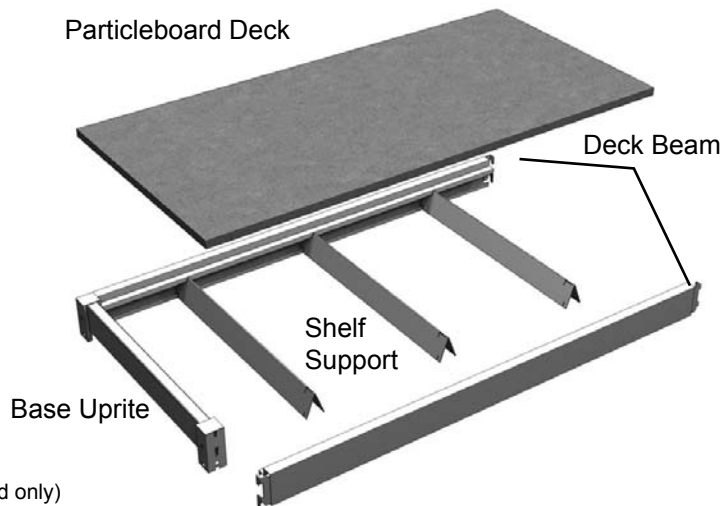

Bulk Merchandiser Components

Deck Assembly:

- Includes:
 - 1 Base Upright, 2 Deck Beams (MFFB_),
 - 3 Shelf Supports on 22" & 34"D,
 - 4 Shelf Supports on 46"D,
 - 1 Particleboard Shelf
- Order one Base Upright to finish each continuous run
- Actual depth is 2 1/4" greater than nominal
- Uniformly distributed load of 2,400 lb. per 4' section
- For pricing see section 700, pg 21-22**

EXAMPLE PART NO.

BMDA	22	48
------	----	----

BMDA = Bulk Merchandiser Deck Assembly
22 = Section Depth: 22", 34", 46"
48 = Section Width

STANDARD FINISH:

PLT	GLV	N/A
-----	-----	-----

PLT • Beam & Base Upright
 Optional Tier I & II colors
GLV • Shelf Support finish (Galvanized only)
N/A • Deck finish
 N/A Uncoated
 S04 Seal coated

Deck Assembly

Shelf Assembly:

- Includes:
 - 1 Front Beam, 1 Rear Beam,
 - 3 Shelf Supports, & 1 Particleboard Shelf
- Beam lengths match on center upright spacing of Deck Assemblies
- Uniformly distributed load of 1,600 lb. per assembly
- For pricing see section 700, pg 21-22**

EXAMPLE PART NO.

BMSA	22	48
------	----	----

BMSA = Bulk Merchandiser Shelf Assembly
22 = Section Depth: 22", 34", 46"
48 = Section width: 48" or 96"

STANDARD FINISH:

PLT	GLV	N/A
-----	-----	-----

PLT • Beam
 Optional Tier I & II colors
GLV • Shelf Support finish (Galvanized only)
N/A • Shelf finish
 N/A Uncoated
 S04 Seal coated