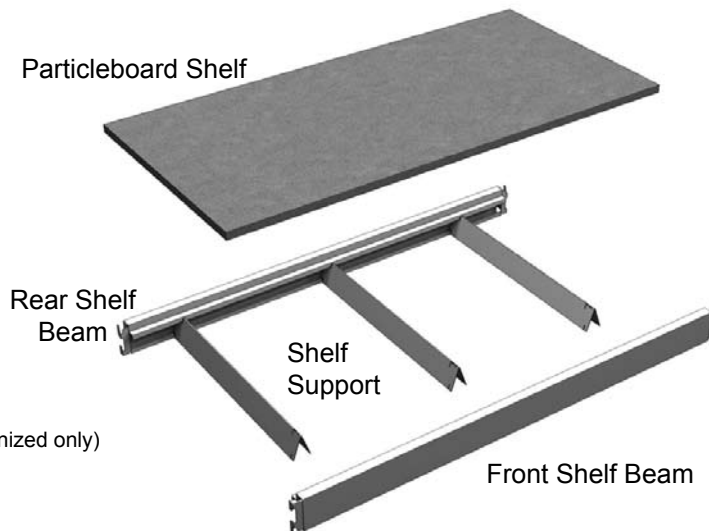

Bulk Merchandiser Components

Deck Assembly:

- Includes:
 - 1 Base Upright, 2 Deck Beams (MFFB_),
 - 3 Shelf Supports on 22" & 34"D,
 - 4 Shelf Supports on 46"D,
 - 1 Particleboard Shelf
- Order one Base Upright to finish each continuous run
- Actual depth is 2 1/4" greater than nominal
- Uniformly distributed load of 2,400 lb. per 4' section
- For pricing see section 700, pg 21-22**

Deck Assembly

Shelf Assembly:

- Includes:
 - 1 Front Beam, 1 Rear Beam,
 - 3 Shelf Supports, & 1 Particleboard Shelf
- Beam lengths match on center upright spacing of Deck Assemblies
- Uniformly distributed load of 1,600 lb. per assembly
- For pricing see section 700, pg 21-22**

EXAMPLE PART NO.

BMSA	22	48
------	----	----

BMSA = Bulk Merchandiser Shelf Assembly
22 = Section Depth: 22", 34", 46"
48 = Section width: 48" or 96"

STANDARD FINISH:

PLT	GLV	N/A
-----	-----	-----

PLT • Beam
 Optional Tier I & II colors
GLV • Shelf Support finish (Galvanized only)
N/A • Shelf finish
 N/A Uncoated
 S04 Seal coated

Shelf Assembly

Shelf Beam

TYPE	SECTION WIDTH	PART NO.
Front	48"	MFFB48
Front	96"	MFFB96
Rear	48"	MFFB48REV
Rear	96"	MFFB96REV

STANDARD FINISH:

PLT

- Optional Tier I & II colors

Deck Beam

LENGTH	PART NO.
48"	MFFB48