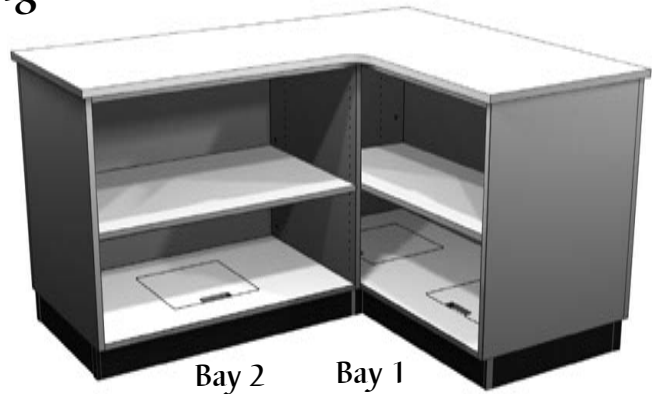

L-Shaped Counters

60" Long

Bay 1 Bay 2

Left Hand

Bay 2 Bay 1

Right Hand

72" & 96" Long

Bay 1 Bay 2 Bay 3

Left Hand

Bay 3 Bay 2 Bay 1

Right Hand

Added Cartguard

Cartguard:

- 1"W rigid PVC cartguard located 23" above floor
- Available in XG4 (Black) & XG8 (Red)
- **For pricing see section 900, pg 3**

EXAMPLE PART NO.

C	L	72	A	A	A	T
---	---	----	---	---	---	---

- C = Counter
 L = "L" Left Hand or "R" Right Hand L-Shaped
 96 = Counter length: 60", 72", 96"
 A = Bay 1 Style: A, B, C, D, E
 A = Bay 2 Style: A, B, C, D, E
 A = Bay 3 Style, available on 72" & 96" only:
 A, B, C, D, E
 (Bay styles see pg 906)
 I = Optional Cartguard
 (leave blank if not required)