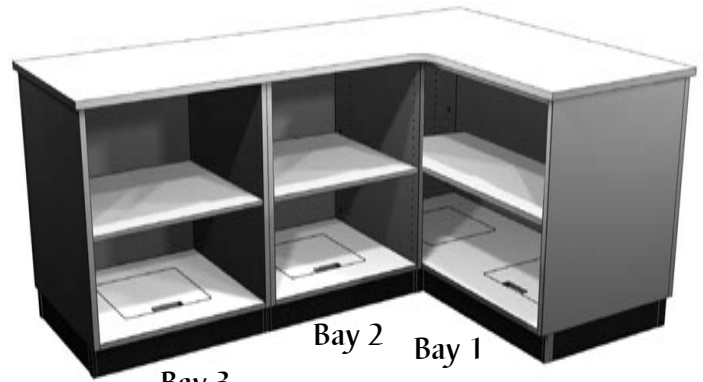

L-Shaped Counters

60" Long

Bay 1 Bay 2

Left Hand

Bay 2 Bay 1

Right Hand

72" & 96" Long

Bay 1 Bay 2 Bay 3

Left Hand

Bay 3 Bay 2 Bay 1

Right Hand

Added Cartguard

Cartguard:

- 1"W rigid PVC cartguard located 23" above floor
- Available in XG4 (Black) & XG8 (Red)
- **For pricing see section 900, pg 3**

EXAMPLE PART NO.

C	L	72	A	A	A	T
---	---	----	---	---	---	---

- C = Counter
 L = "L" Left Hand or "R" Right Hand L-Shaped
 96 = Counter length: 60", 72", 96"
 A = Bay 1 Style: A, B, C, D, E
 A = Bay 2 Style: A, B, C, D, E
 A = Bay 3 Style, available on 72" & 96" only:
 A, B, C, D, E
 (Bay styles see pg 906)
 I = Optional Cartguard
 (leave blank if not required)