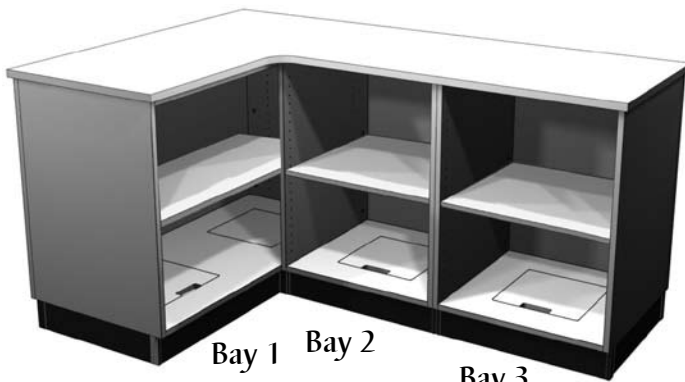

L-Shaped Counters

60" Long

Bay 1 Bay 2

Left Hand

Bay 2 Bay 1

Right Hand

72" & 96" Long

Bay 1 Bay 2 Bay 3

Left Hand

Bay 3 Bay 2 Bay 1

Right Hand

Added Cartguard

Cartguard:

- 1"W rigid PVC cartguard located 23" above floor
- Available in XG4 (Black) & XG8 (Red)
- **For pricing see section 900, pg 3**

EXAMPLE PART NO.

C	L	72	A	A	A	T
---	---	----	---	---	---	---

- C = Counter
 L = "L" Left Hand or "R" Right Hand L-Shaped
 96 = Counter length: 60", 72", 96"
 A = Bay 1 Style: A, B, C, D, E
 A = Bay 2 Style: A, B, C, D, E
 A = Bay 3 Style, available on 72" & 96" only:
 A, B, C, D, E
 (Bay styles see pg 906)
 I = Optional Cartguard
 (leave blank if not required)