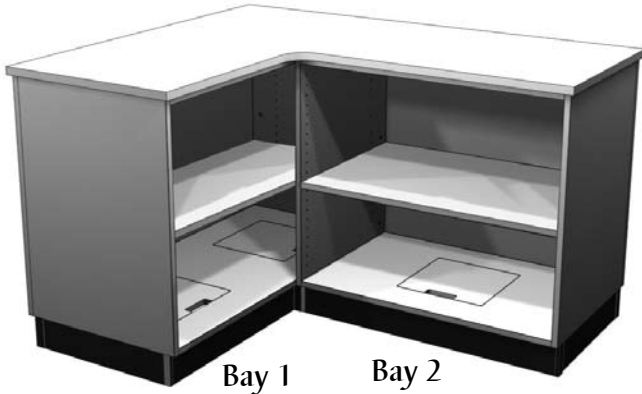

L-Shaped Counters

60" Long

Bay 1 Bay 2

Left Hand

Bay 2 Bay 1

Right Hand

72" & 96" Long

Bay 1 Bay 2 Bay 3

Left Hand

Bay 3 Bay 2 Bay 1

Right Hand

Added Cartguard

Cartguard:

- 1"W rigid PVC cartguard located 23" above floor
- Available in XG4 (Black) & XG8 (Red)
- **For pricing see section 900, pg 3**

EXAMPLE PART NO.

C	L	72	A	A	A	T
---	---	----	---	---	---	---

- C = Counter
 L = "L" Left Hand or "R" Right Hand L-Shaped
 96 = Counter length: 60", 72", 96"
 A = Bay 1 Style: A, B, C, D, E
 A = Bay 2 Style: A, B, C, D, E
 A = Bay 3 Style, available on 72" & 96" only:
 A, B, C, D, E
 (Bay styles see pg 906)
 I = Optional Cartguard
 (leave blank if not required)