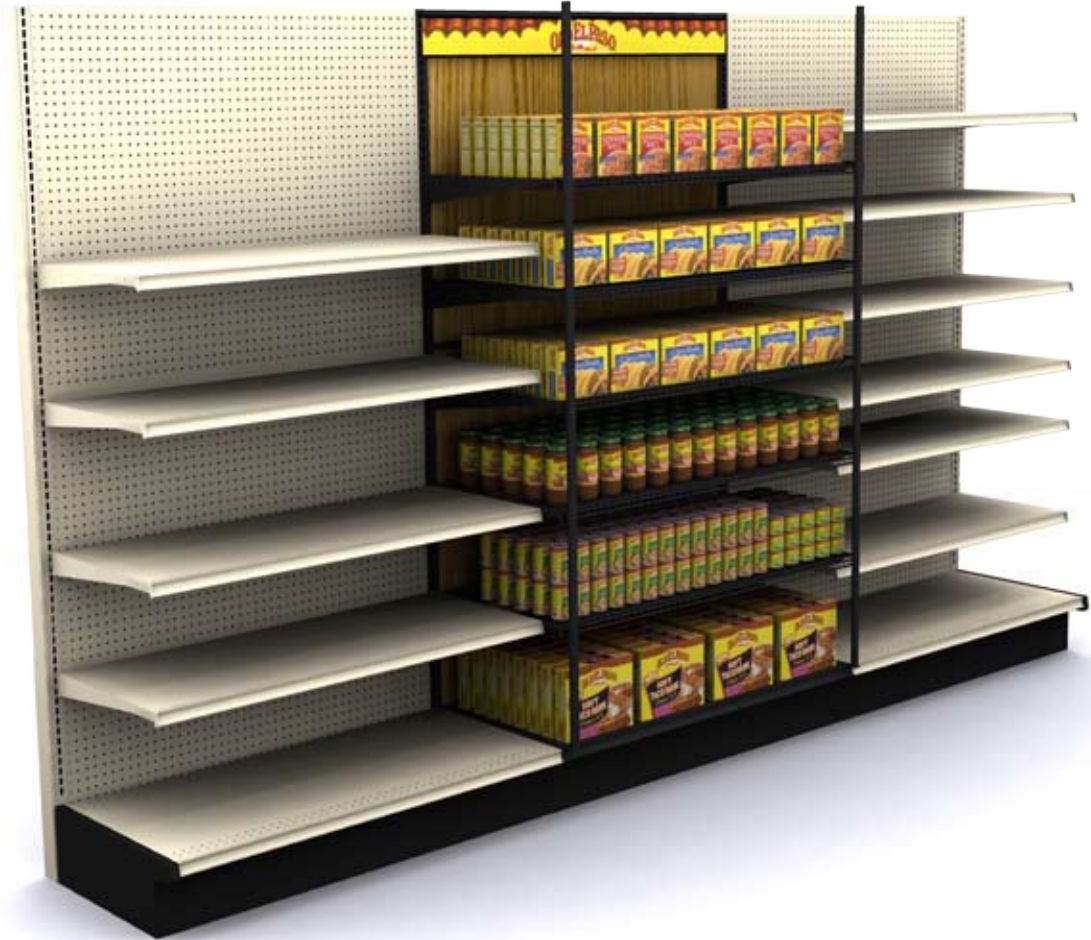

Outrigger Poles and Drop In wire Shelves are used to create a noticeable focal point in the middle of grocery display runs.

Featured Parts:

Outrigger Posts
Upright Mount Sign Frame
Woodgrain Backs

Featured Colors:

Paint: Platinum (PLT)
Charcoal Black (CHR)

NOTE: Color chips are printed representations and may vary from actual colors. Melamine and Laminates are reasonable color matches to painted finishes. Contact your sales representative for actual sample.