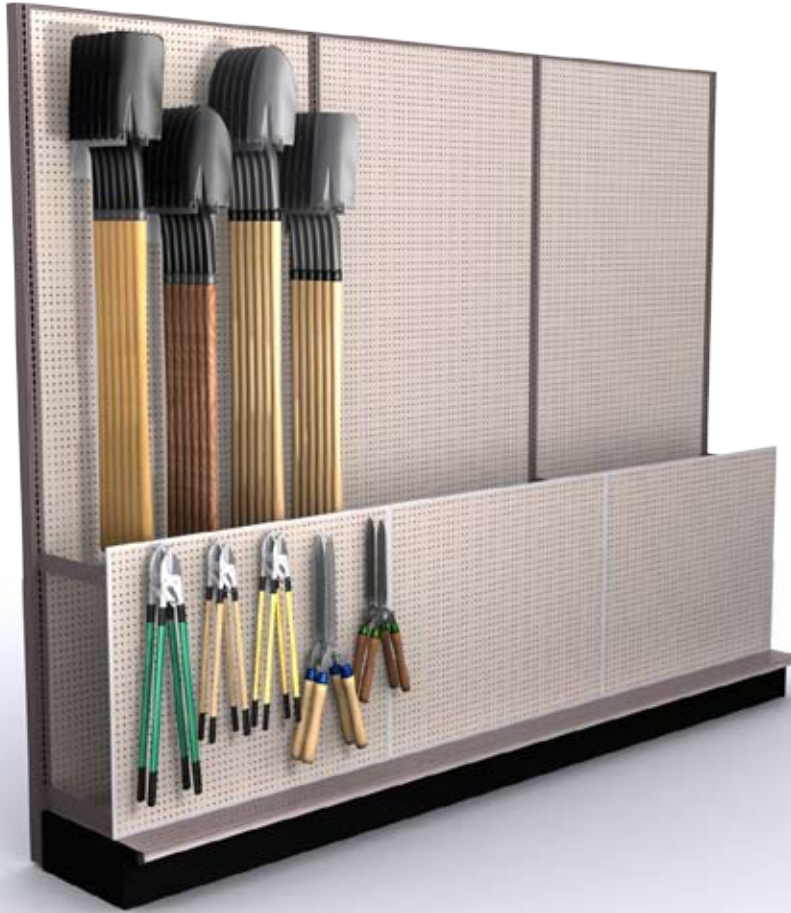

Make use of the merchandising space in front of long handle tools by using Extended Peg Panels.

### Featured Parts:

Extended Peg Panels

### Featured Colors:

Paint: Foundry (A37)  
Oyster (A65)

NOTE: Color chips are printed representations and may vary from actual colors. Melamine and Laminates are reasonable color matches to painted finishes. Contact your sales representative for actual sample.